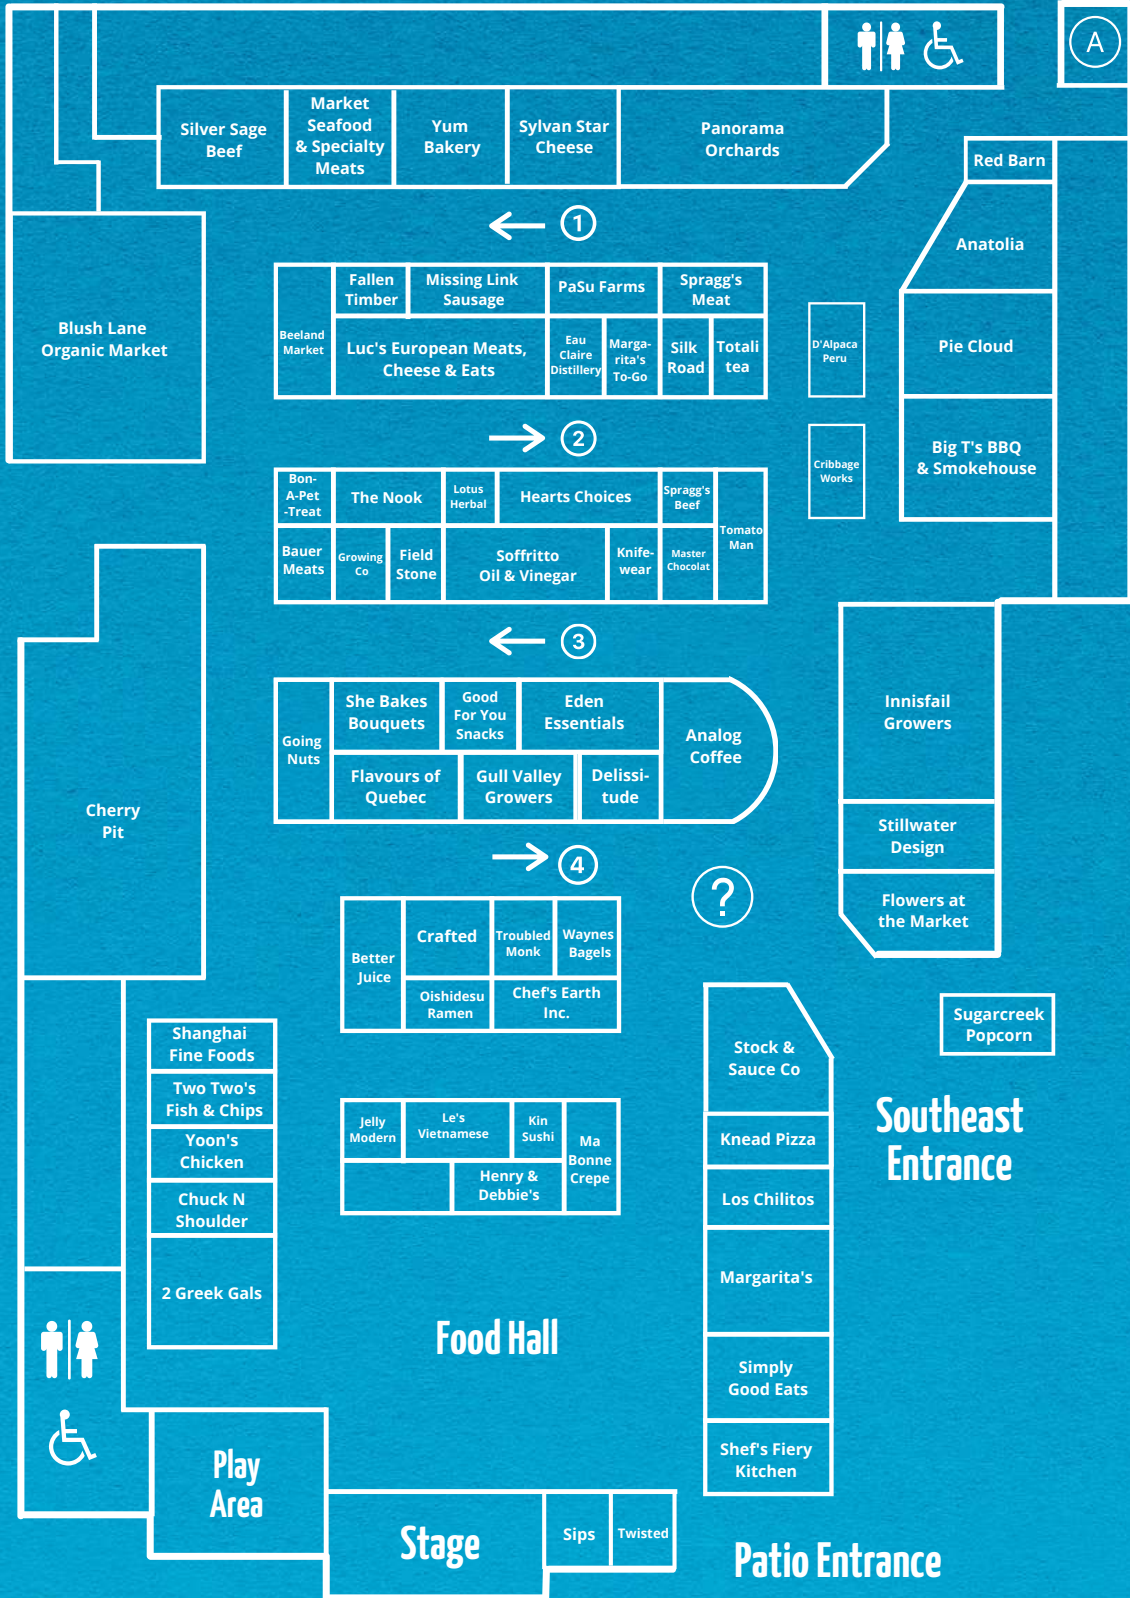

Market
Wines

North

(A) Administration

(?) Information

Northeast
Entrance

Outside
Tent

West
Entrance

Cherry
Pit

Play
Area

Stage

Sips

Twisted

Patio Entrance

Southeast
Entrance

Sugarcreek
Popcorn

Innisfail
Growers

Blush Lane
Organic Market

Silver Sage
Beef

Market
Seafood &
Specialty
Meats

Yum
Bakery

Sylvan Star
Cheese

Panorama
Orchards

(A)

Red Barn

Anatolia

Pie Cloud

Big T's BBQ
& Smokehouse

D'Alpaca
Peru

Cribbage
Works

1

2

3